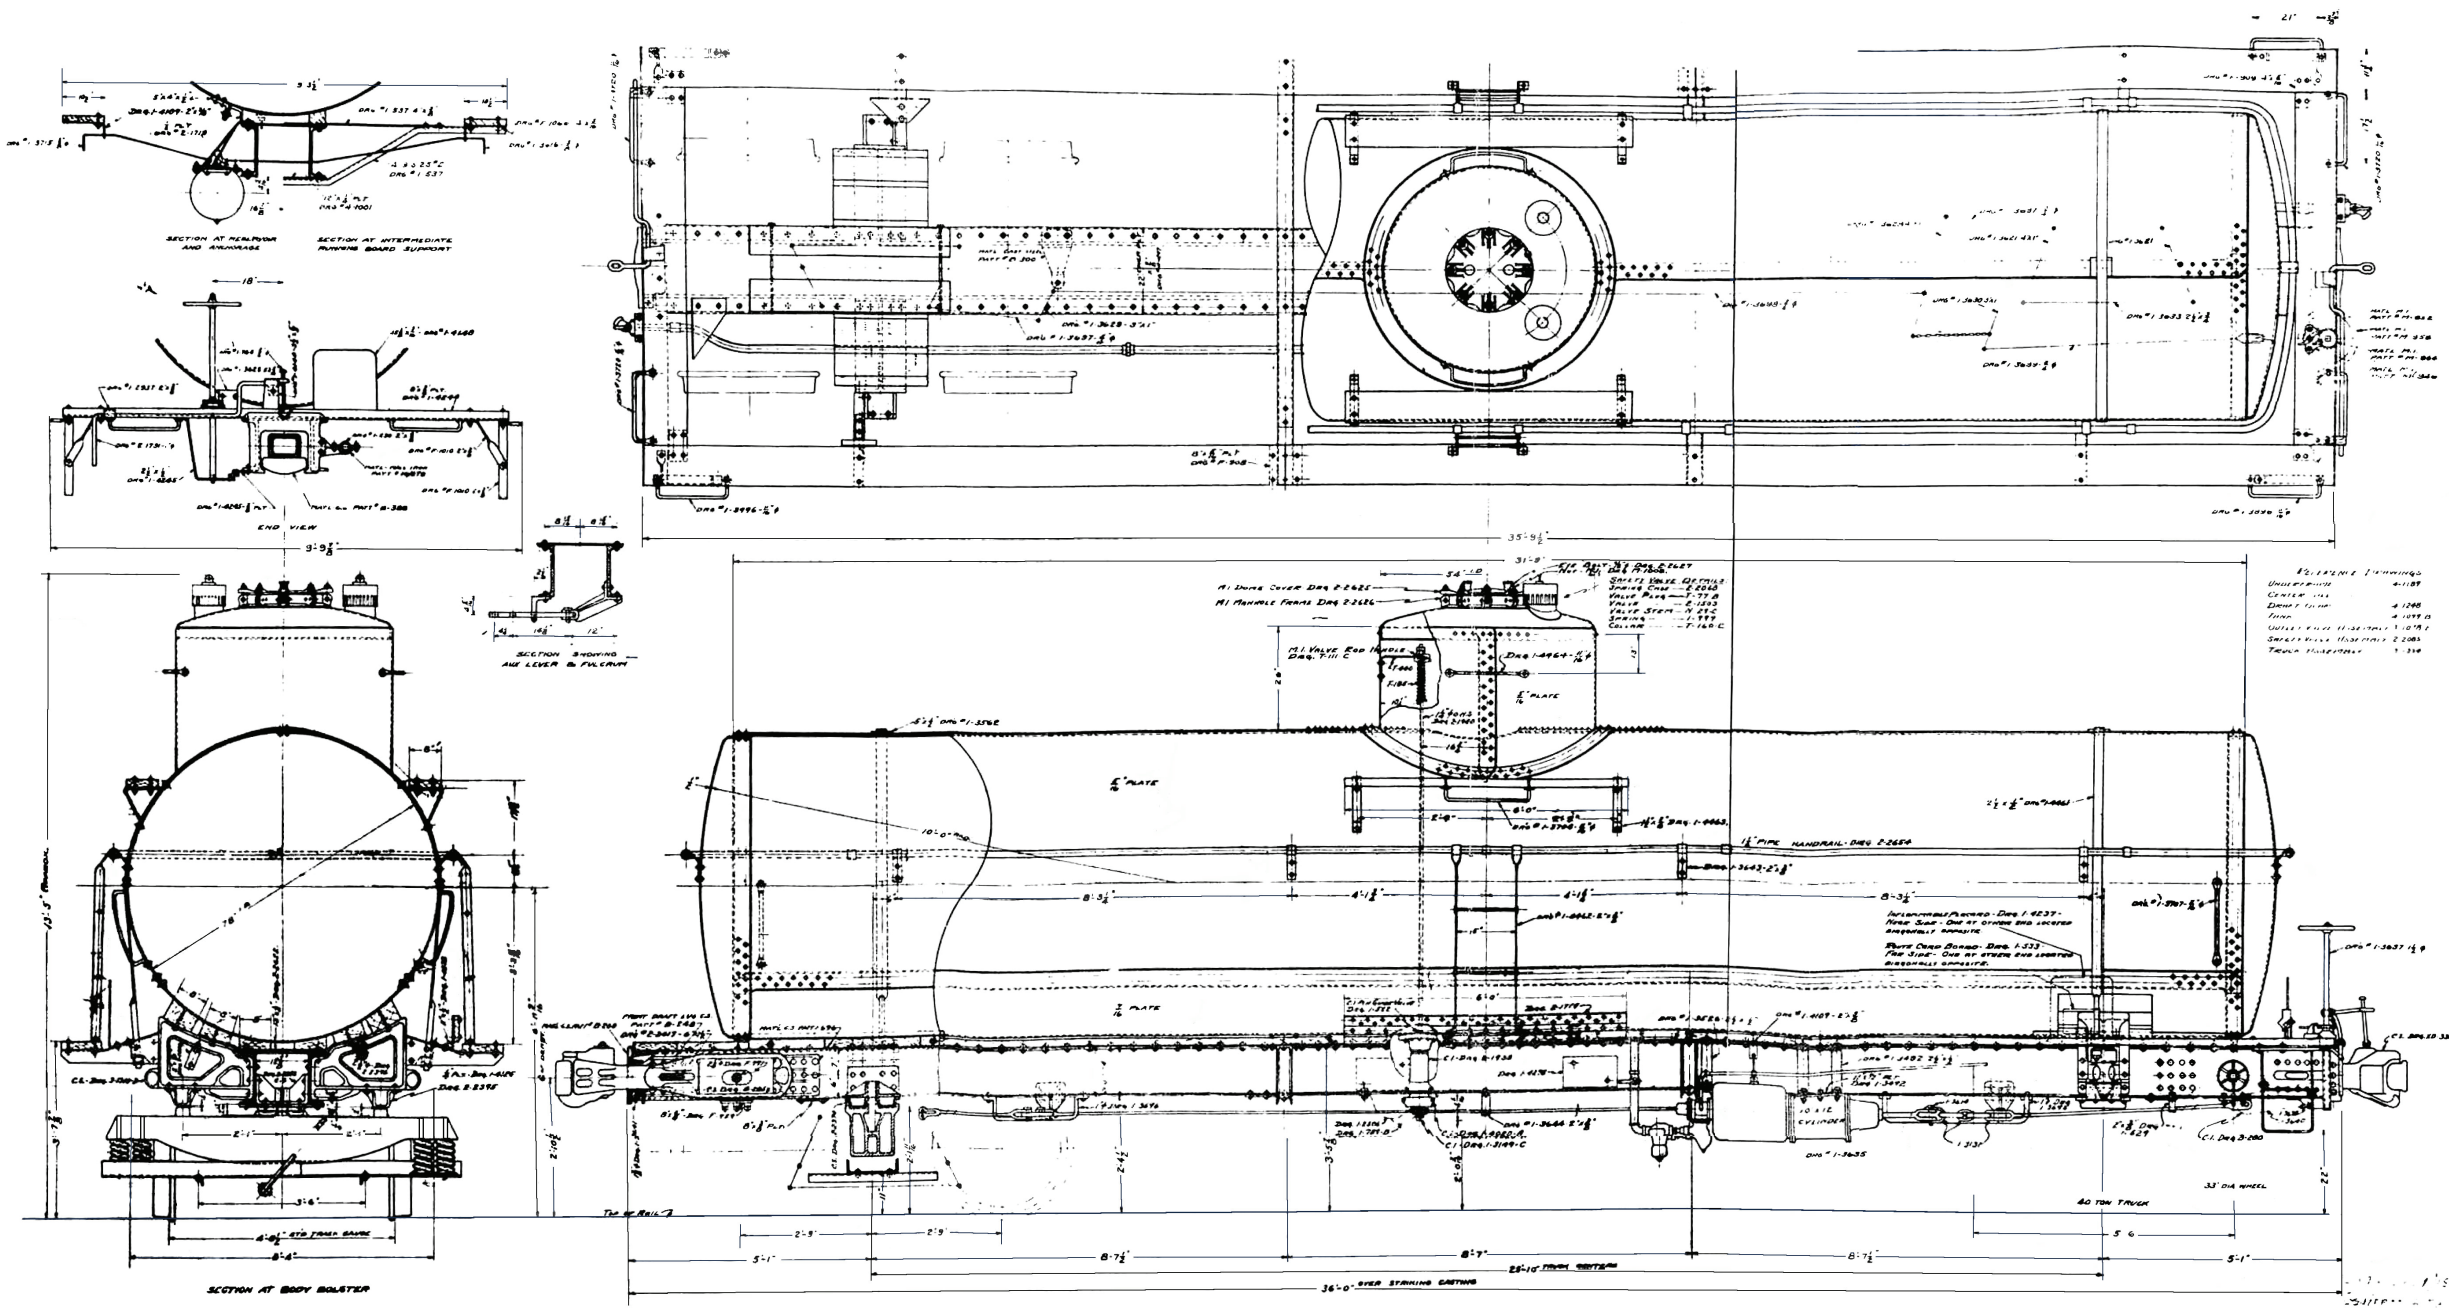

REVISIONS

Dimensions and Notes:

- Outlet Valve - 4 11/16
- Center Valve - 4 11/16
- Inlet Valve - 4 11/16
- Outlet Valve - 4 11/16
- Center Valve - 4 11/16
- Inlet Valve - 4 11/16